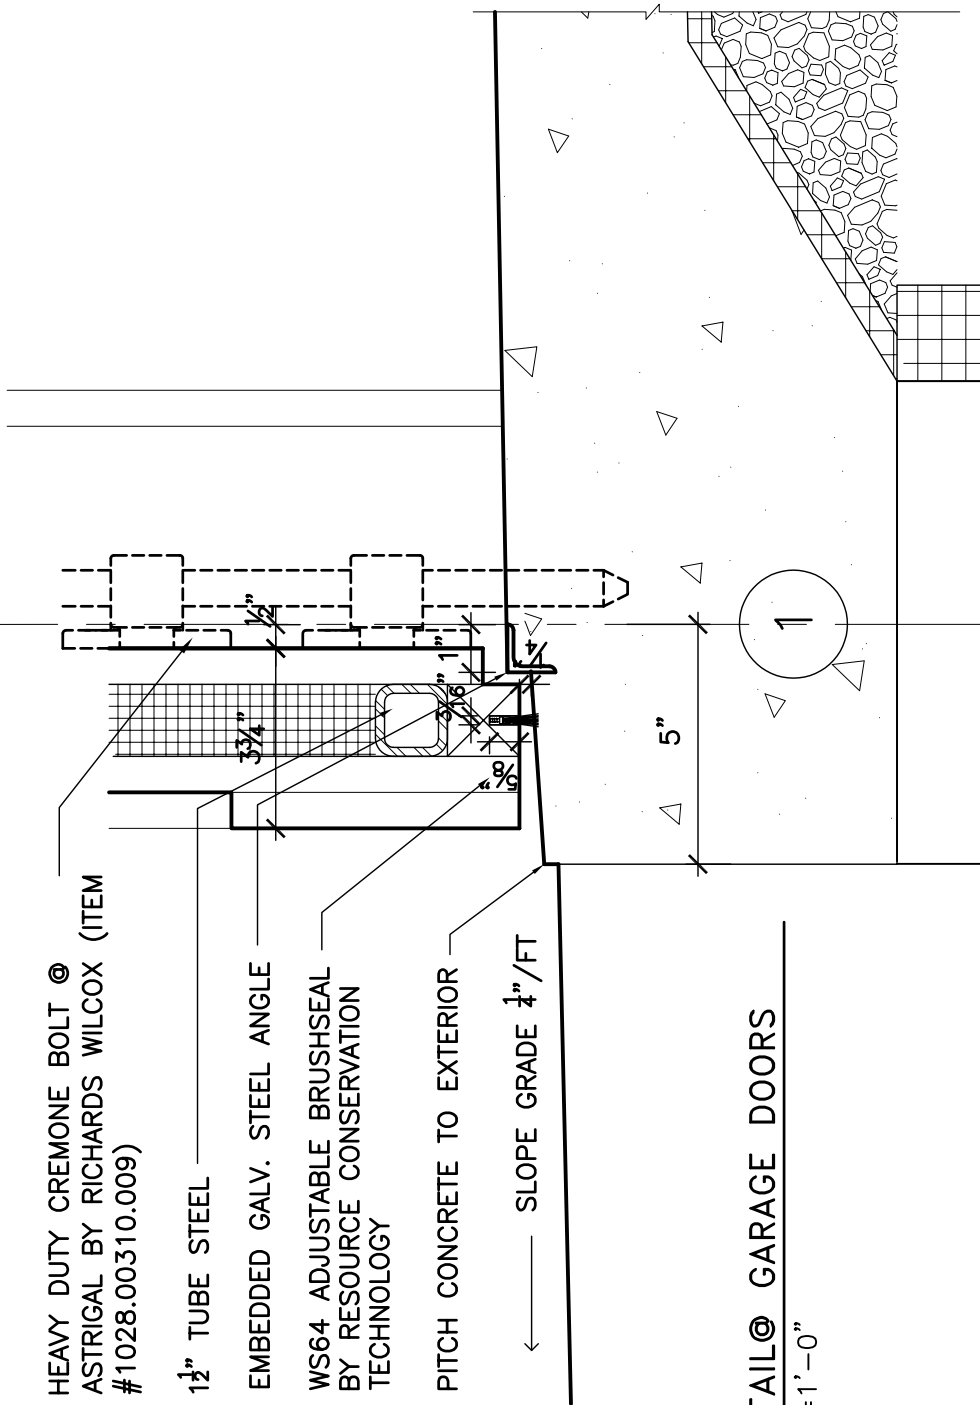

09 PLAN DETAIL @ GARAGE DOORS  
SCALE: 3"=1'-0"

08 HEAD DETAIL @ GARAGE DOORS  
SCALE: 3"=1'-0"

07 SILL DETAIL @ GARAGE DOORS  
SCALE: 3"=1'-0"