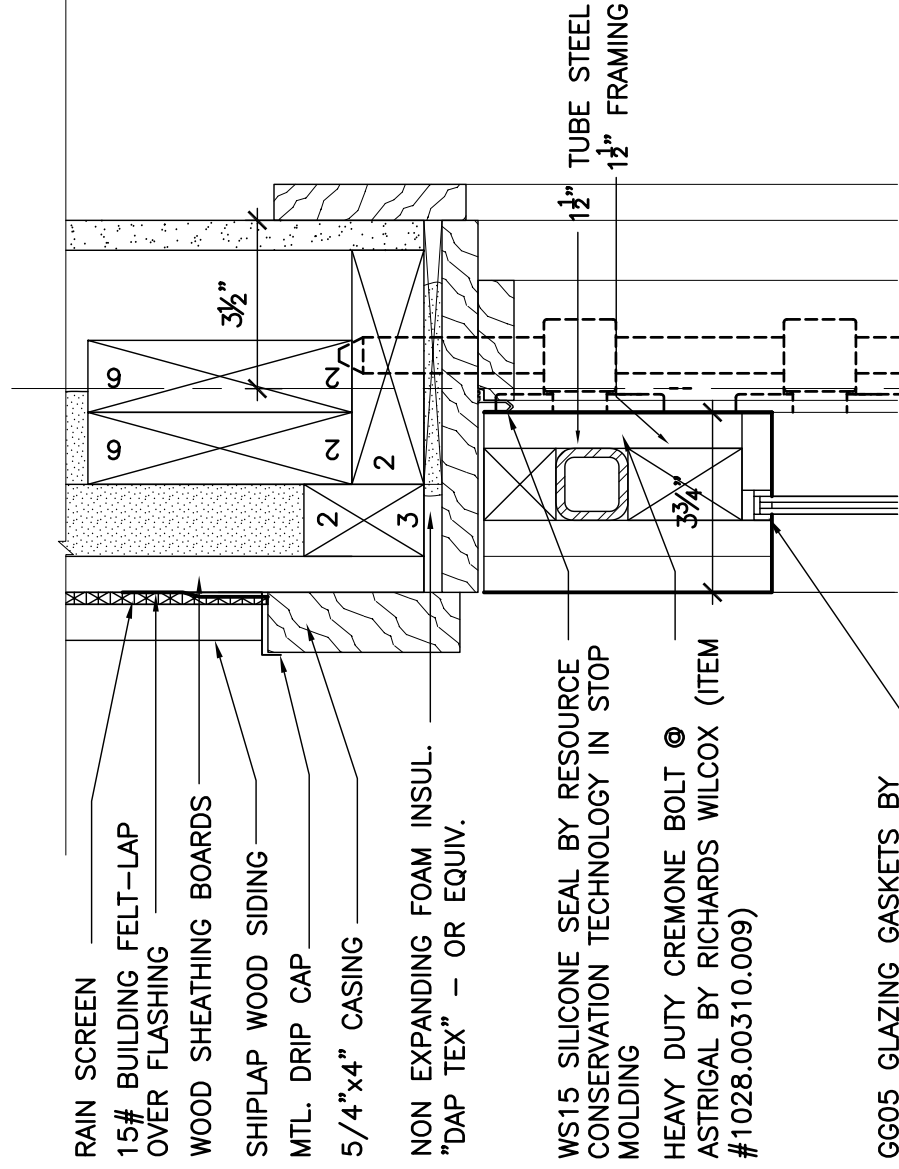

09 PLAN DETAIL @ GARAGE DOORS  
SCALE: 3"=1'-0"

08 HEAD DETAIL @ GARAGE DOORS  
SCALE: 3"=1'-0"

07 SILL DETAIL @ GARAGE DOORS  
SCALE: 3"=1'-0"